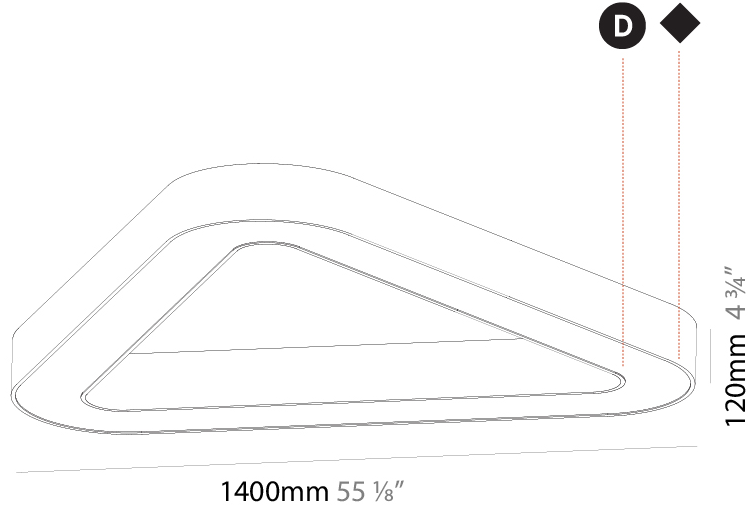

GENERAL

Series: Glorious
Subseries: Glorious Victory
Brand: Prolight
Division: Architectural
Mounting Type: Surface
Mounting Location: Ceiling
Subcategory: Ambient

PHYSICAL

Shape: Abstract
Length (mm): 1400
Length (in): 55 1/8
Width (mm): 1400
Width (in): 55 1/8
Height (mm): 120
Height (in): 4 3/4
Light Distribution: Direct
Weight (kg): 15.2
Weight (lbs): 33.51
Diffuser: PMMA - Opal or Micro-Prism
Fixture Finish: SSR / BKV / CWI / CRY / HAB / UFT / ITA / RUA / FTG / MYG / LOD / PUS / FRO / FUP / KIA / POP / BLS / SPG / MEY / GOH / GUM / CHC / COM / ABZ / JAG / OBR / MOS / ROR
Fixture Material: Aluminum

ELECTRICAL

Lamp Type: LED (Zhaga Standard)
Input Wattage (W): 60
Total Output Wattage (W): 48 / 38.4 (3500K)
Dimming: Non-Dimming / Phase Dimming (120Vac only) / 0-10V Dimming
Driver Included: Yes
Driver Location: Integrated
Driver Type: Constant Current - 120 / 277Vac
Driver Class: Class 2
Input Voltage (V): 120 - 277
Constant Current (MA): 350 / 1200 (3500K)

LED

Color Temperature (°K): 3000 / 3500 / 4000
Max. Delivered Lumen (lm): 5540 / 5733 / 5850
CRI: >80 CRI
Efficiency (%): 65
Lamp Life (hrs): 50000

OPTICAL

RATINGS AND CERTIFICATIONS

Certified By: Certified for North American Standards
IP rating: IP20